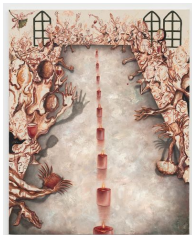

JULIE SEVERINO

Woman At Sea, 2023

oil, graphite, colored pencil on canvas

48 x 72 in (121.9 x 182.9 cm)

AZ#2960

JULIE SEVERINO

9-5, 2023

oil, graphite, colored pencil on canvas

20 x 16 in (50.8 x 40.6 cm)

AZ#2977

JULIE SEVERINO

Fortune Teller, 2023

oil, graphite, colored pencil on canvas

36 x 36 in (91.4 x 91.4 cm)

AZ#2962

JULIE SEVERINO

Arising and Passing, 2023

oil, graphite, colored pencil on canvas

48 x 60 in (121.9 x 152.4 cm)

AZ#2965

JULIE SEVERINO

Who Hurt You, 2023

oil, graphite, colored pencil on canvas

60 x 48 in (152.4 x 121.9 cm)