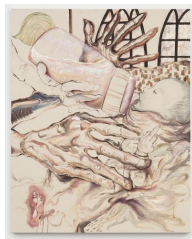

60 x 48 in (152.4 x 121.9 cm)

AZ#2961

JULIE SEVERINO

Abundance and Light, 2023

oil, graphite, colored pencil on canvas

60 x 70 in (152.4 x 177.8 cm)

AZ#2980

JULIE SEVERINO

Can't Live Rent Free In My Mind, 2023

oil, graphite, colored pencil on canvas

36 x 48 in (91.4 x 121.9 cm)

AZ#2978

JULIE SEVERINO

Dogma and Gia's Resistance, 2023

oil, graphite, colored pencil on canvas

60 x 48 in (152.4 x 121.9 cm)