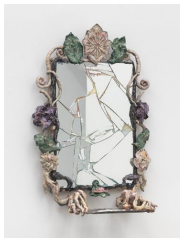

JULIE SEVERINO

Woman At Sea, 2023

oil, graphite, colored pencil on canvas

48 x 72 in (121.9 x 182.9 cm)

AZ#2960

JULIE SEVERINO

9-5, 2023

oil, graphite, colored pencil on canvas

20 x 16 in (50.8 x 40.6 cm)

AZ#2977

JULIE SEVERINO

Fortune Teller, 2023

oil, graphite, colored pencil on canvas

36 x 36 in (91.4 x 91.4 cm)

AZ#2962

JULIE SEVERINO

Arising and Passing, 2023

oil, graphite, colored pencil on canvas

48 x 60 in (121.9 x 152.4 cm)

AZ#2965

JULIE SEVERINO

Who Hurt You, 2023

oil, graphite, colored pencil on canvas

60 x 48 in (152.4 x 121.9 cm)

AZ#2976

JULIE SEVERINO

Reflect, 2023

acrylic, magic sculpt, mirror, wood

27 x 19 x 11 in (68.6 x 48.3 x 27.9 cm)

AZ#2979

ANNA ZORINA GALLERY

NEW YORK CITY | LOS ANGELES TEL +1212 243 2100