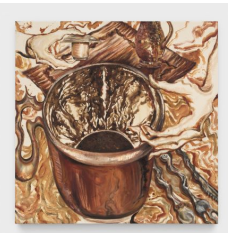

AZ#2975

JULIE SEVERINO

Serving You, and You, and You, and You, 2023

oil, graphite, colored pencil on canvas

70 x 60 in (177.8 x 152.4 cm)

AZ#2966

ANNA ZORINA GALLERY

NEW YORK CITY | LOS ANGELES TEL +1212 243 2100

JULIE SEVERINO

Woman At Sea, 2023

oil, graphite, colored pencil on canvas

48 x 72 in (121.9 x 182.9 cm)

AZ#2960

JULIE SEVERINO

9-5, 2023

oil, graphite, colored pencil on canvas

20 x 16 in (50.8 x 40.6 cm)

AZ#2977

JULIE SEVERINO

Fortune Teller, 2023

oil, graphite, colored pencil on canvas

36 x 36 in (91.4 x 91.4 cm)

AZ#2962

JULIE SEVERINO