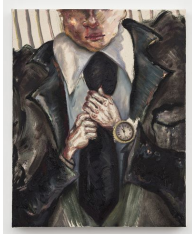

60 x 48 in (152.4 x 121.9 cm)

AZ#2961

JULIE SEVERINO

Abundance and Light, 2023

oil, graphite, colored pencil on canvas

60 x 70 in (152.4 x 177.8 cm)

AZ#2980

JULIE SEVERINO

Can't Live Rent Free In My Mind, 2023

oil, graphite, colored pencil on canvas

36 x 48 in (91.4 x 121.9 cm)

AZ#2978

JULIE SEVERINO

Dogma and Gia's Resistance, 2023

oil, graphite, colored pencil on canvas

60 x 48 in (152.4 x 121.9 cm)

AZ#2975

JULIE SEVERINO

Serving You, and You, and You, and You, 2023

oil, graphite, colored pencil on canvas

70 x 60 in (177.8 x 152.4 cm)

AZ#2966

ANNA ZORINA GALLERY

NEW YORK CITY | LOS ANGELES TEL +1212 243 2100

JULIE SEVERINO

Woman At Sea, 2023

oil, graphite, colored pencil on canvas

48 x 72 in (121.9 x 182.9 cm)

AZ#2960

JULIE SEVERINO

9-5, 2023

oil, graphite, colored pencil on canvas