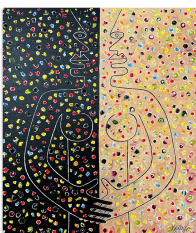

ANNA ZORINA GALLERY

532 W 24 ST NYC NY 10011 TEL 212 243 2100

ALEXANDER KALETSKI
Split Personality - Out of the Candy Box, 2023-2025
oil on linen
24 x 20 in (61 x 50.8 cm)
AZ#3331

ALEXANDER KALETSKI
Split Personality in the Sky, 2023
oil on linen
24 x 20 in (61 x 50.8 cm)
AZ#3335

ALEXANDER KALETSKI
Split Personality in Black, 2024-2025
oil on linen
24 x 20 in (61 x 50.8 cm)
AZ#3330

ALEXANDER KALETSKI
Split Personality (Dancing), 2024
oil on linen
24 x 20 in (61 x 50.8 cm)
AZ#3337