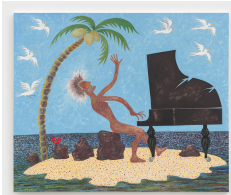

74 x 65 in (188 x 165.1 cm)

AZ#3298

ALEXANDER KALETSKI

My Crucian Friend, 2021-2023

oil on linen

74 x 65 in (188 x 165.1 cm)

AZ#3306

ALEXANDER KALETSKI

Symphony for One, 2024-2025

oil on linen

39 x 47 in (99.1 x 119.4 cm)

AZ#3288

ALEXANDER KALETSKI

Beyond the Horizon, 2025

oil on linen

47 x 31 in (119.4 x 78.7 cm)