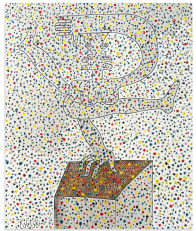

ALEXANDER KALETSKI
Split Personality in Black, 2024-2025
oil on linen
24 x 20 in (61 x 50.8 cm)
AZ#3330

ALEXANDER KALETSKI
Split Personality (Dancing), 2024
oil on linen
24 x 20 in (61 x 50.8 cm)
AZ#3337

ALEXANDER KALETSKI
Split Personality (Classic), 2024
oil on linen
24 x 20 in (61 x 50.8 cm)
AZ#3334

ANNA ZORINA GALLERY

532 W 24 ST NYC NY 10011 TEL 212 243 2100

ALEXANDER KALETSKI

Split Personality with a Guitar, 2022-2023

oil on linen

24 x 20 in (61 x 50.8 cm)

AZ#3333

ALEXANDER KALETSKI

Split Personality in the Desert, 2023

oil on linen

24 x 20 in (61 x 50.8 cm)

AZ#3332

ALEXANDER KALETSKI

Split Personality - Out of the Box, 2022

oil on linen

24 x 20 in (61 x 50.8 cm)

AZ#3336

ALEXANDER KALETSKI

She loves me, She loves me not, 2023-2024

oil on linen