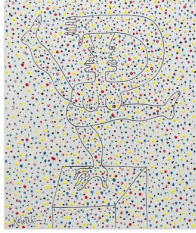

Symphony for One, 2024-2025

oil on linen

39 x 47 in (99.1 x 119.4 cm)

AZ#3288

ALEXANDER KALETSKI

Beyond the Horizon, 2025

oil on linen

47 x 31 in (119.4 x 78.7 cm)

ALEXANDER KALETSKI
King Kong Song, 2024
oil on linen
48 x 67 in (121.9 x 170.2 cm)
AZ#3305

ALEXANDER KALETSKI
I Hear A Storm Is Coming, 2023-2025
oil on linen
74 x 68.25 in (188 x 173.4 cm)
AZ#3338

ALEXANDER KALETSKI
Caribbean Surf, 2023-2024
oil on linen
68 x 86 in (172.7 x 218.4 cm)
AZ#3299

ANNA ZORINA GALLERY

532 W 24 ST NYC NY 10011 TEL 212 243 2100

ALEXANDER KALETSKI
Split Personality - Out of the Candy Box, 2023-2025
oil on linen
24 x 20 in (61 x 50.8 cm)
AZ#3331

ALEXANDER KALETSKI
Split Personality in the Sky, 2023
oil on linen
24 x 20 in (61 x 50.8 cm)
AZ#3335