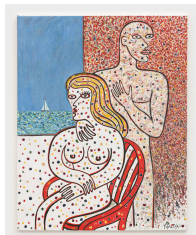

ALEXANDER KALETSKI

Blown Away, 2015-2019

oil on linen

48 x 38 in (121.9 x 96.5 cm)

AZ#3341