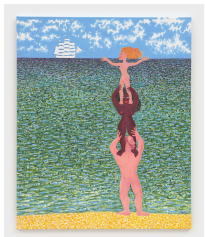

74 x 65 in (188 x 165.1 cm)

AZ#3298

ALEXANDER KALETSKI

My Crucian Friend, 2021-2023

oil on linen

74 x 65 in (188 x 165.1 cm)

AZ#3306

ALEXANDER KALETSKI

Symphony for One, 2024-2025

oil on linen

39 x 47 in (99.1 x 119.4 cm)

AZ#3288

ALEXANDER KALETSKI

Beyond the Horizon, 2025

oil on linen

47 x 31 in (119.4 x 78.7 cm)